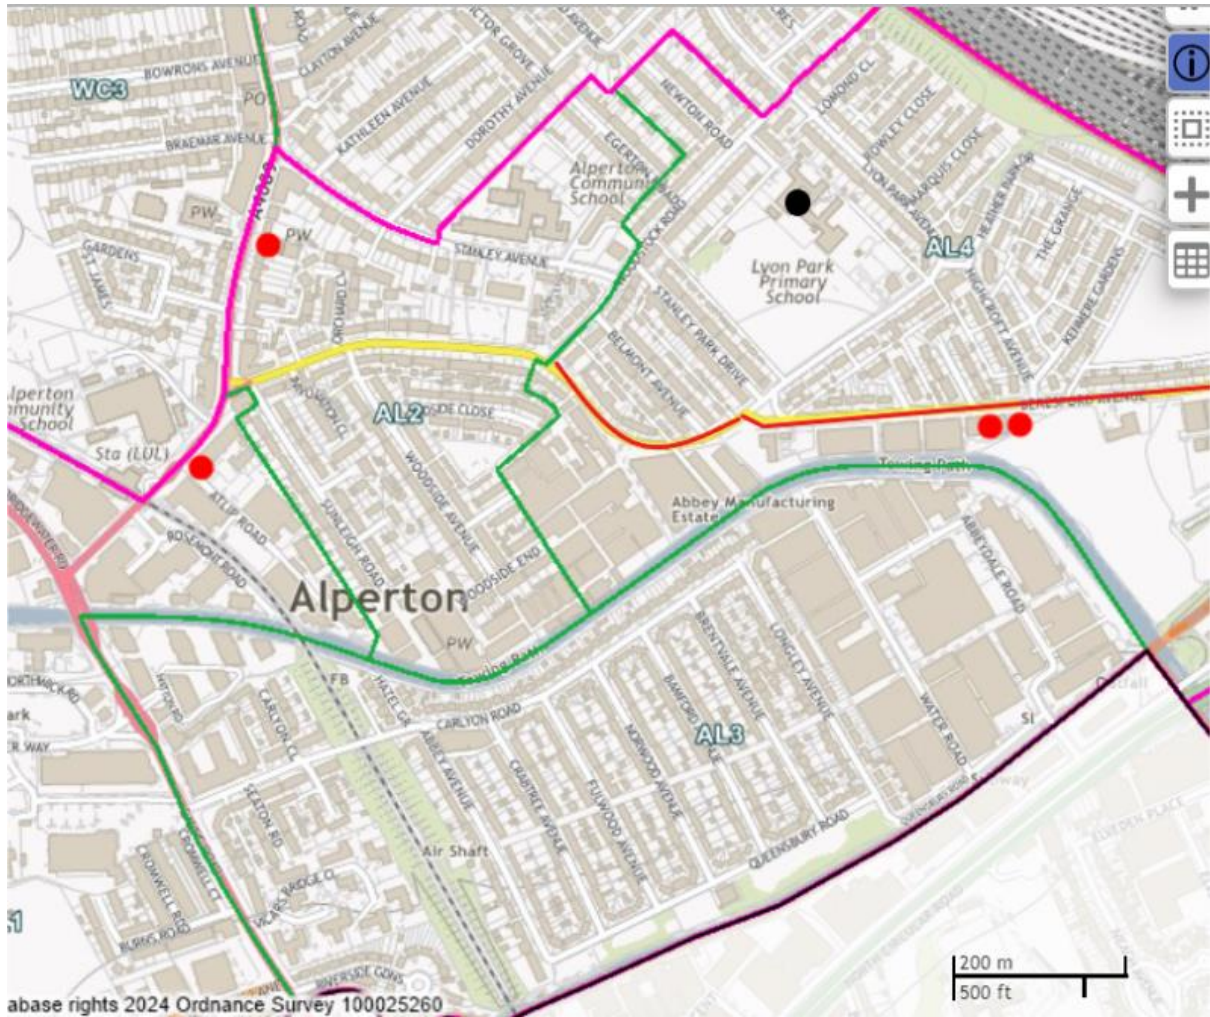

## Appendix 1: Maps of Proposed Changes

### Alperton Ward

Red line indicates new proposed polling district boundary.

Black dot indicates new polling location (Lyon Park Primary School)

## Kingsbury Ward

Red dot indicates current polling location (The Village School)

Black dot indicates new polling location (Kingsbury Service Club)

## Queensbury Ward

Red line indicates new proposed polling district boundary. Replacing green line adjacent.