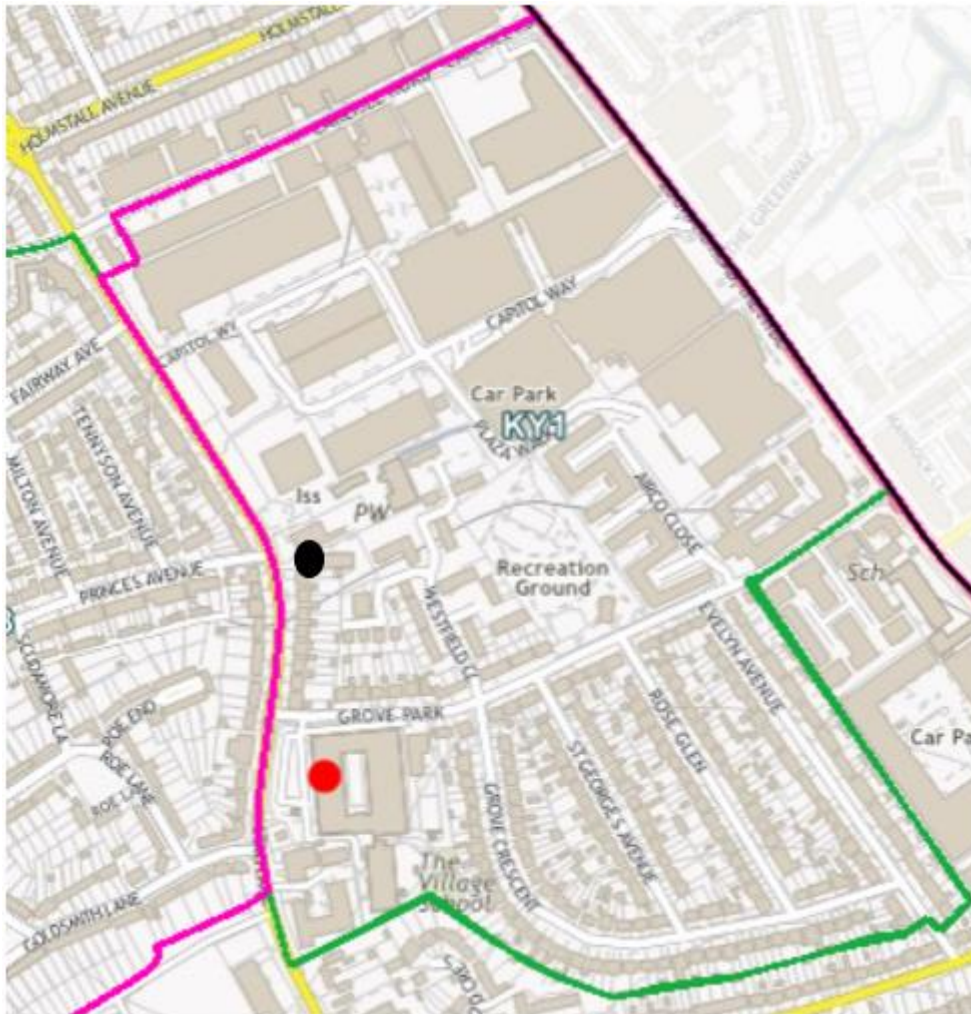

## Appendix 1: Maps of Proposed Changes

### Alperton Ward

Red line indicates new proposed polling district boundary.

Black dot indicates new polling location (Lyon Park Primary School)

## Kingsbury Ward

Red dot indicates current polling location (The Village School)

Black dot indicates new polling location (Kingsbury Service Club)

## Queensbury Ward

Red line indicates new proposed polling district boundary. Replacing green line adjacent.