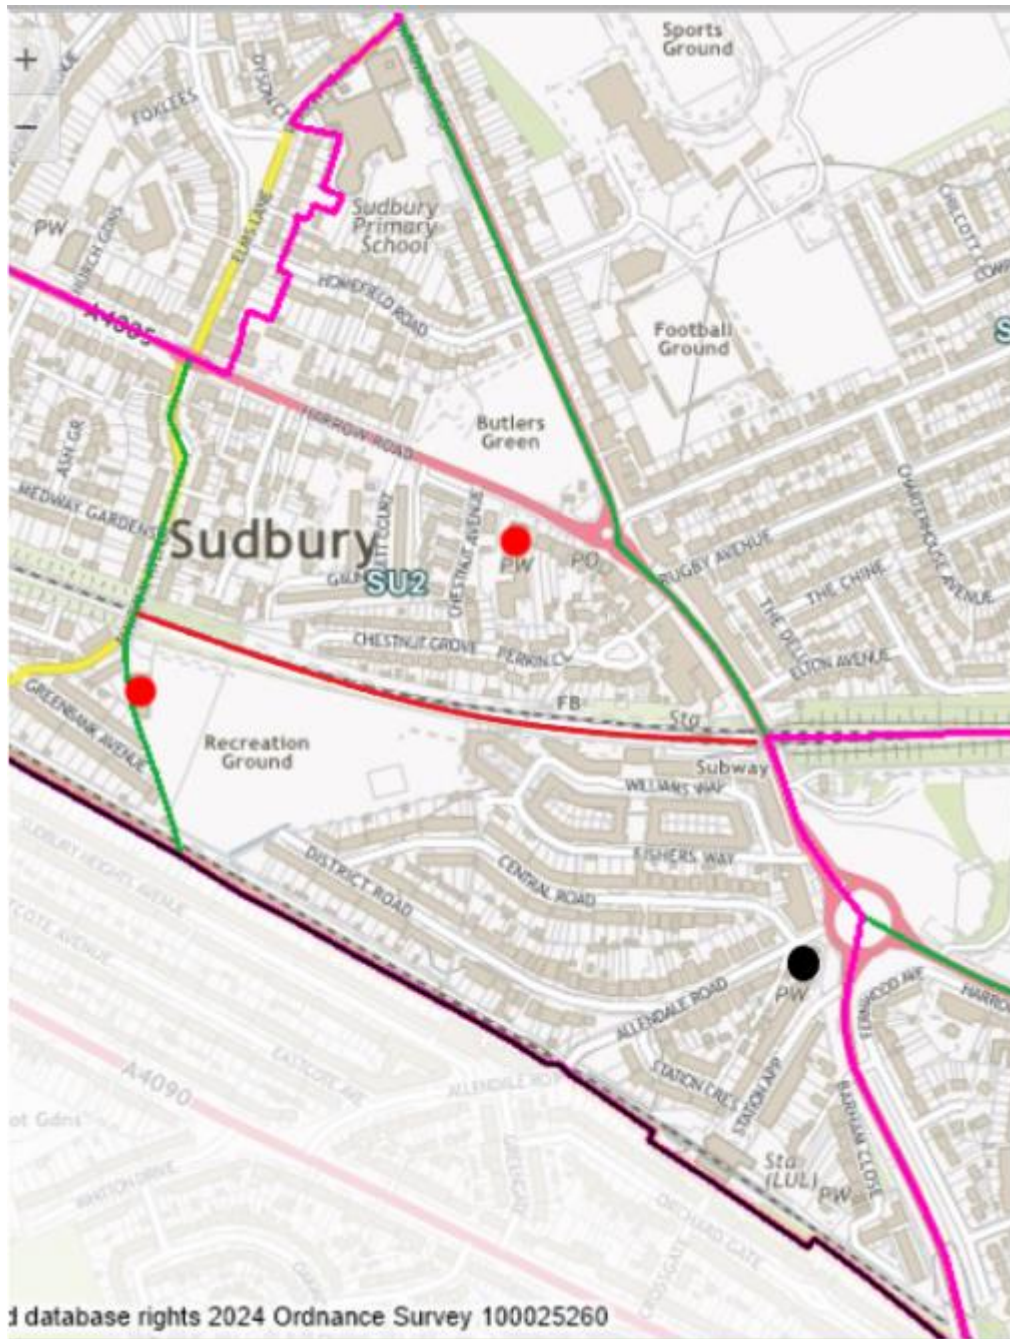

## Kingsbury Ward

Red dot indicates current polling location (The Village School)

Black dot indicates new polling location (Kingsbury Service Club)

## Queensbury Ward

Red line indicates new proposed polling district boundary. Replacing green line adjacent.

## Sudbury Ward

Red line indicates new proposed polling district boundary.

Black dot indicates new polling location (Sudbury Baptist Church)

## Willesden Green Ward

Red line indicates minor amendment to polling district boundary.